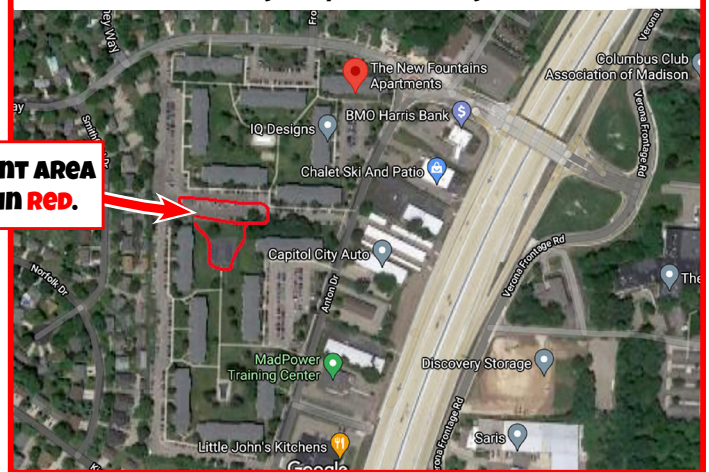

EVENT AREA
IS IN RED.

Enter from Anton Drive, opposite Verona Road Self Storage (5258 Anton Dr, Fitchburg). Look for the pop-up tents just north of the tennis courts.